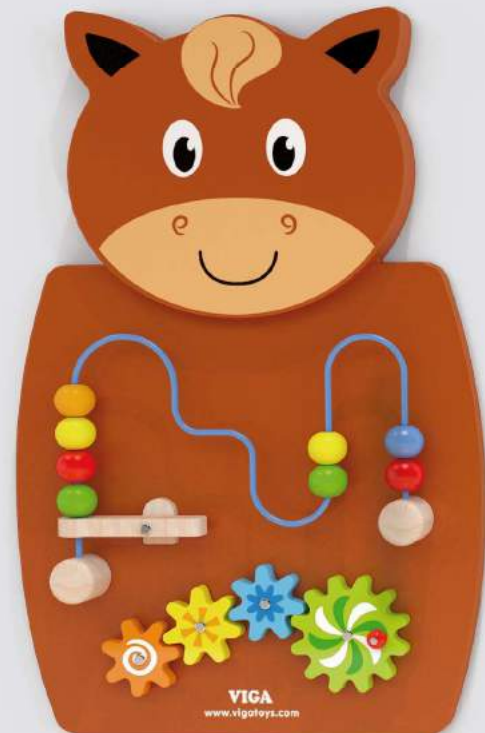

18^{M+}

Wall Toy

Distributed by:

* A wall toy of matching numbers with corresponding drawings by moving the number blocks along the track.

50676 | Matching Numbers

Size: 360 x 550 x 35 mm

* A wall toy of turning gears and moving wire beads. Besides, press the wood bar on the left end of wire, you can shoot the beads onto the wire top.

50678 | Wire Beads & Gears

Size: 360 x 550 x 55 mm

* A wall toy of rolling different wood discs with nice patterns.

50677 | Turning Patterns

Size: 360 x 550 x 35 mm