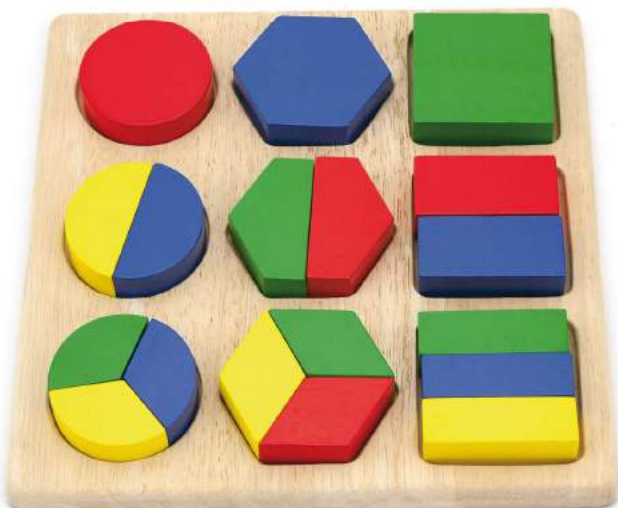

58573 | Shape Block Puzzles

Size: 245 x 245 x 30 mm