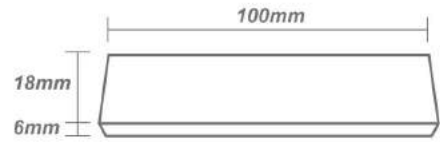

3+

* This 250 pcs wooden block set includes 150 pcs natural wood blocks and 100 pcs colorful blocks of 10 different colors. Children could use these blocks to build any shapes, any buildings or any animals. An ideal toy for creation and innovation. The blocks are packed in a portable pot for easy storage.

50956 | Architecture Block Set (250pcs)

Box size: D225 x 220 mm