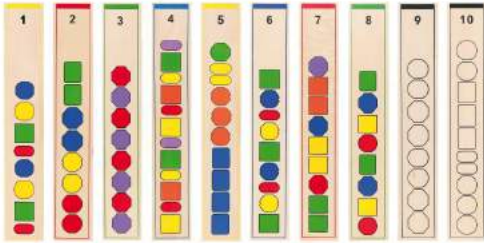

3+

56254 | Dollhouse

Size: 425 x 400 x 265 mm

3+

\* Match the shapes onto the patterns provided. Ideal for early shape & color recognition and promoting motor skills. 72 beads, 10 pattern panels, 10 round sticks, 2 cords included.