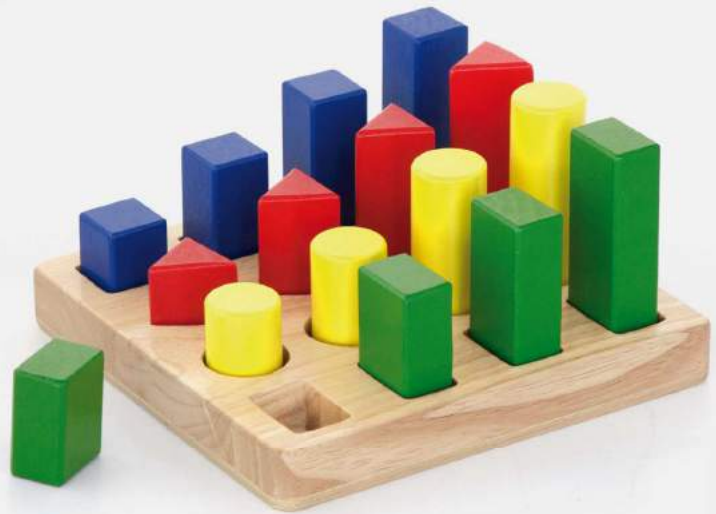

Size: 300 x 300 x 25 mm

24<sup>M+</sup>

\* Made of high quality solid wood in different heights, shapes and colors give children hours of fun.

**51367 | Shape Sequence Blocks**

Size: 175 x 175 x 95 mm

24<sup>M+</sup>