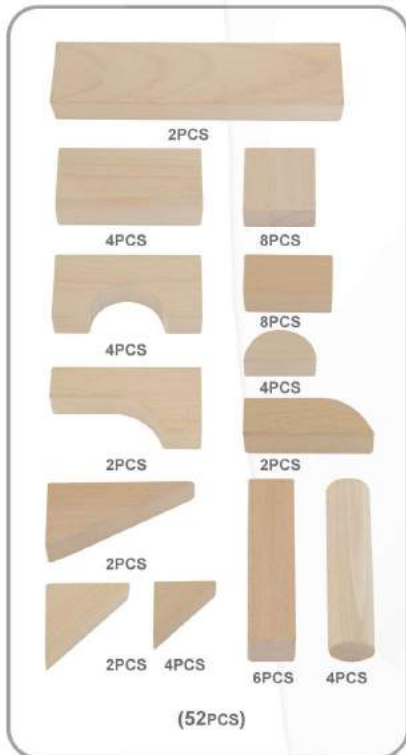

**50950 | Activity Baby Walker**

Size: 340 x 455 x 320 mm

24M+

**53659** Shape Sorting

Size: 145 x 145 x 145mm

24M+

**51045** 52PCS Beech Wood Block

Thickness: 33mm

Distributed by:

3+

\* This standing blackboard and white board with magnet is made of high quality beechwood, strong and stable. Two clips on the white board for fixing drawing paper. A panel holder is for chalks, pens and erasers with four holes to hold paint pots.