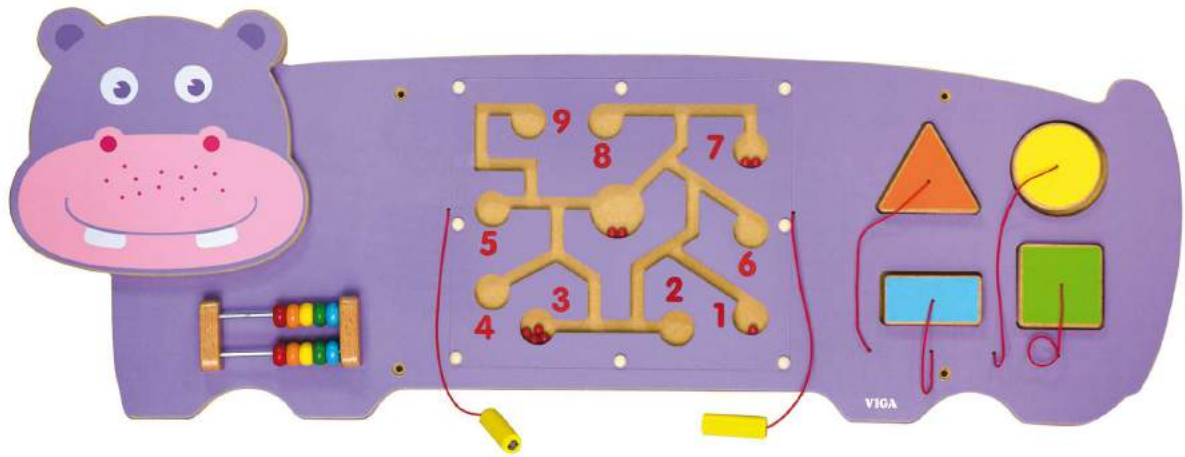

## Wall Toy

Size: 440 x 440 x 50 mm

\* Excellent wall toy set, each panel comes with an interesting toy to improve children's hand-eye coordination and motor skills. These wall toys are also sold separately.

\* Shape Maze requires children to move the shapes to match the patterns printed on the sides. Training children the ability of problem solving.

50435 | Shape Maze

\* Track & Trace toy asks children to help the animals to find their homes.

50437 | Track & Trace

18M+

Distributed by:

\* What a lovely morning, get yourself dressed and put on your favourite shoes, the school bus is waiting. Don't forget to check your randoseru.

**51628 | Wall Toy - Dressing and Zippering**

Size: 440 x 440 x 25 mm

**50470 | Wall Toy - Hippo**

Size: 910 x 320 x 45 mm

**50471 | Wall Toy - Bear**

Size: 910 x 320 x 60 mm

**50472 | Wall Toy - Elephant**

Size: 910 x 320 x 45 mm

18M+