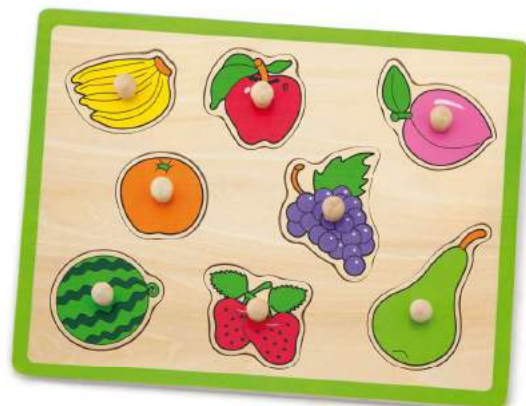

18^{M+}

Wooden Flat Puzzles

Size: 300 x 225 x 10 mm

Distributed by:

* These high quality flat puzzles are all 10mm thick with bright and colorful silkscreen printing made by hand. Wooden knobs are easy for children to grasp and our new metal device on wooden knobs provides 100% safety.

50015

50016

50017

50019

50020