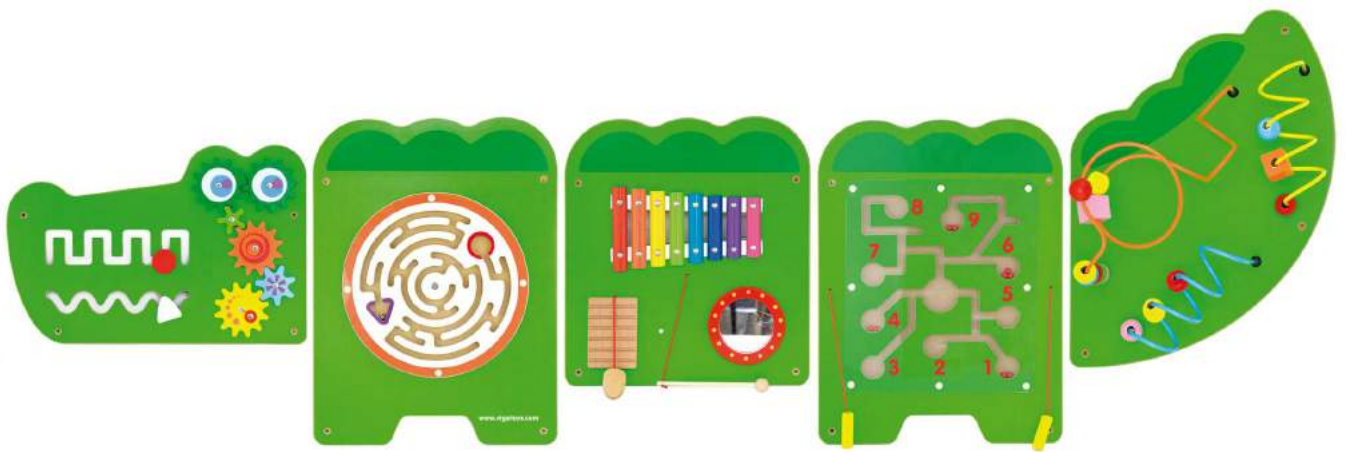

Distributed by:

\* Toy combination in a single cute animal on the wall, comes with various functions and games made by quality wood and sturdy structure which can be used for years. An ideal toy for schools, kindergardons, learning centers, public areas and family.

50469 | Wall Toy - Crocodile

Size: 910 x 320 x 60 mm

**50346 | Wall Toy - Crocodile**

Size: 1870 x 610 x 165 mm

\* Multifunctional wall toy, including wire beads, magnetic beads trace, xylophone, castanet, mirror, bead travel, turning gear and tracing blocks. A perfect and brilliant toy combination for schools, kindergartens, learning center and public areas. Several children could play together and share happiness.

Distributed by:

18<sup>M+</sup>

18<sup>M+</sup>

\* New farm play set from VIGA. There are 6 hinged doors on this charming barnyard scene, and behind each of them is either a delightful animal or others. Learn about life skills of locking and unlocking while improving memory and fine motor skills. Both of them will please kids and make them busy on the farm for hours.