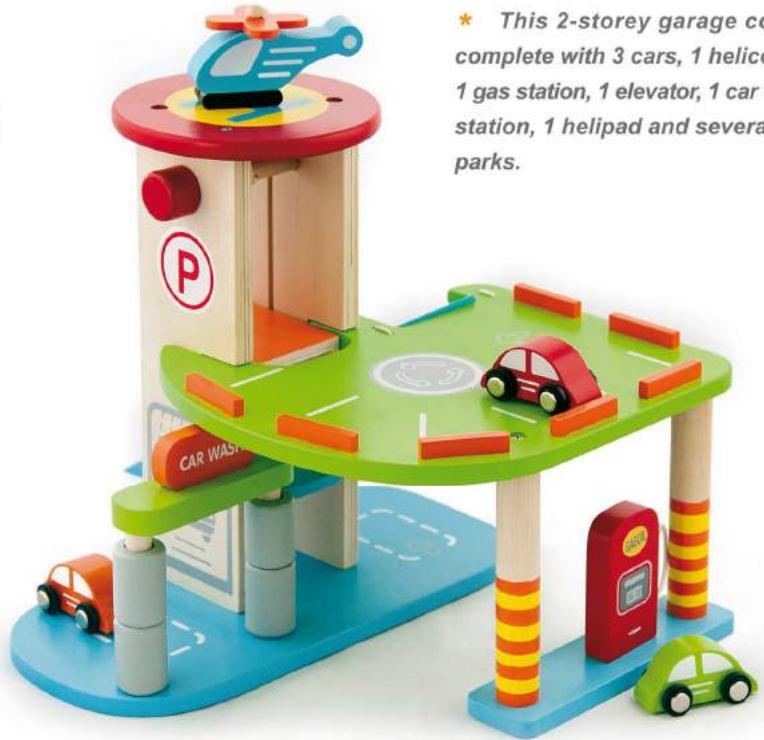

### Wooden Magnetic Dress Up

Box size: 210 x 190 x 45 mm

\* Use 36 pieces outfits and accessories to match 8 suits.

50021 | Boy

3+

**59963 | Wooden Play Parking Garage**

Size: 395 x 275 x 250 mm

\* This 2-storey garage comes complete with 3 cars, 1 helicopter, 1 gas station, 1 elevator, 1 car wash station, 1 helipad and several car parks.

\* Comes with a convenient carry case. Includes everything needed for your little princess, enjoy hours of fun.

**50531 | Beauty Case**

Size: 210 x 160 x 57 mm

Distributed by:

ג'יט' סטוייס

18M+

**59621 | Wooden Mini Vehicles 6pcs Set**