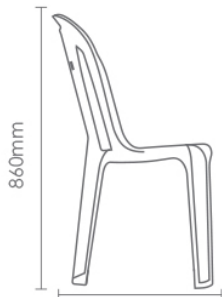

Super Stay [24-02600]

540mm

870mm

450mm

White BK-09 D.Blue DB-08 Brown BR-04 Wooden WO-01 D.Green OL-03 Granet LG-02 Maroon MA-18 Cappuccino CA-19

2.2

100

800

1600

2000

Hyundai [24-01700]

430mm

860mm

440mm

White BK-09 D.Blue DB-08 Brown BR-04 Wooden WO-01 D.Green OL-03 Granet LG-02 Maroon MA-18 Cappuccino CA-19

1.8

2.35

80

800

1600

2000

Poly [24-01500]

507 mm

840 mm