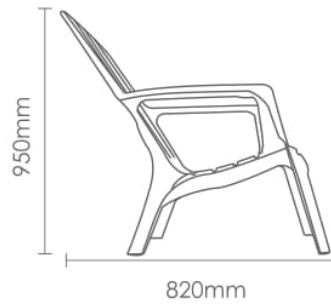

Wow [24-05200]

White   Orange   Red   Lime   Sky Blue   Pink
WH-00   OR-05   RE-06   GR-07   BL-10   PK-12

4.3

44

792

1440

1584