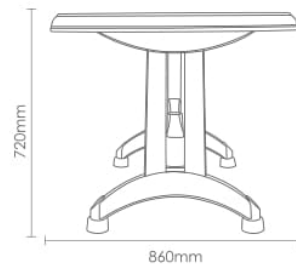

Mexico [24-16100]

White	D.Blue	D.Green	Beige	Brown	Wooden	Cappuccino	Granet
WH-00	DB-08	OL-03	BG-11	BR-04	WO-01	CA-19	LG-02

11.4

17

170

340

360