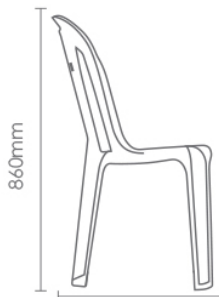

100

1200

2400

2800

Super Master - Rattan [24-02300]

560mm

795mm

450mm

White Black D.Blue Brown Wooden D.Green Granet Maroon Cappuccino
 WH-00 BK-09 DB-08 BR-04 WO-01 OL-03 LG-02 MA-18 CA-19

2.6

100

800

1600

2000

Stay (Lines) [24-01600]

450mm

860mm

455mm

White BK-09 D.Blue DB-08 Brown BR-04 Wooden WO-01 D.Green OL-03 Granet LG-02 Maroon MA-18 Cappuccino CA-19

1.9

100

1200

2400

2800