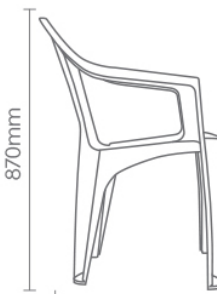

White Black D.Blue Brown Wooden D.Green Granet Maroon Cappuccino
 WH-00 BK-09 DB-08 BR-04 WO-01 OL-03 LG-02 MA-18 CA-19

2.6

100

800

1600

2000

Stay (Lines) [24-01600]

450mm

860mm

455mm

White BK-09 D.Blue DB-08 Brown BR-04 Wooden WO-01 D.Green OL-03 Granet LG-02 Maroon MA-18 Cappuccino CA-19

1.9

100

1200

2400

2800

Super Stay [24-02600]

540mm

870mm

450mm

White BK-09 D.Blue DB-08 Brown BR-04 Wooden WO-01 D.Green OL-03 Granet LG-02 Maroon MA-18 Cappuccino CA-19

2.2

100

800