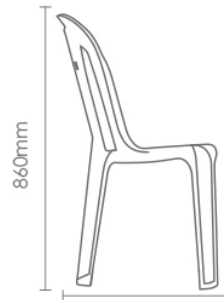

1600

2000

Enjoy [24-01000]

430mm

860mm

440mm

White BK-09 D.Blue DB-08 Brown BR-04 Wooden WO-01 D.Green OL-03 Granet LG-02 Maroon MA-18 Cappuccino CA-19

2.2

100

1200

2400

2800

Super Enjoy [24-02000]

540mm

860mm

460mm