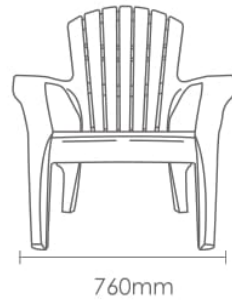

Wow [24-05200]

White   Orange   Red   Lime   Sky Blue   Pink
WH-00   OR-05   RE-06   GR-07   BL-10   PK-12

4.3

44

792

1440

1584