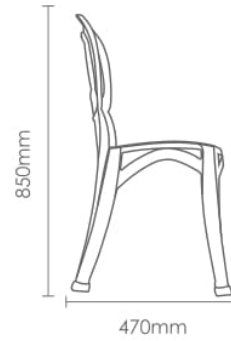

Comfort (Lines) [24-21200]

2.8

80

800

1600

2000