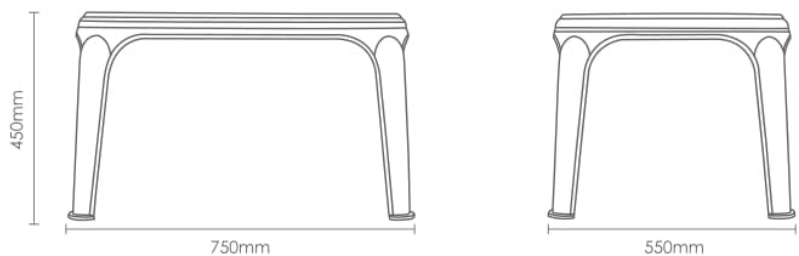

Argentina (Classic) [24-12100]

White WH-00   Black BK-09   D.Blue DB-08   Brown BR-04   Wooden WO-01   D.Green OL-03   Granet LG-02   Beige BG-11   Cappuccino CA-19

Blue BL-22   Lime GR-07   Orange OR-05   Red RE-06   Purple PU-14   Pink PK-12

3.25

70

1050

2100

2240