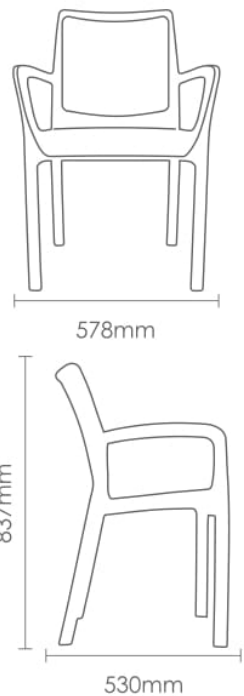

Grace (Wicker) [24-53300]