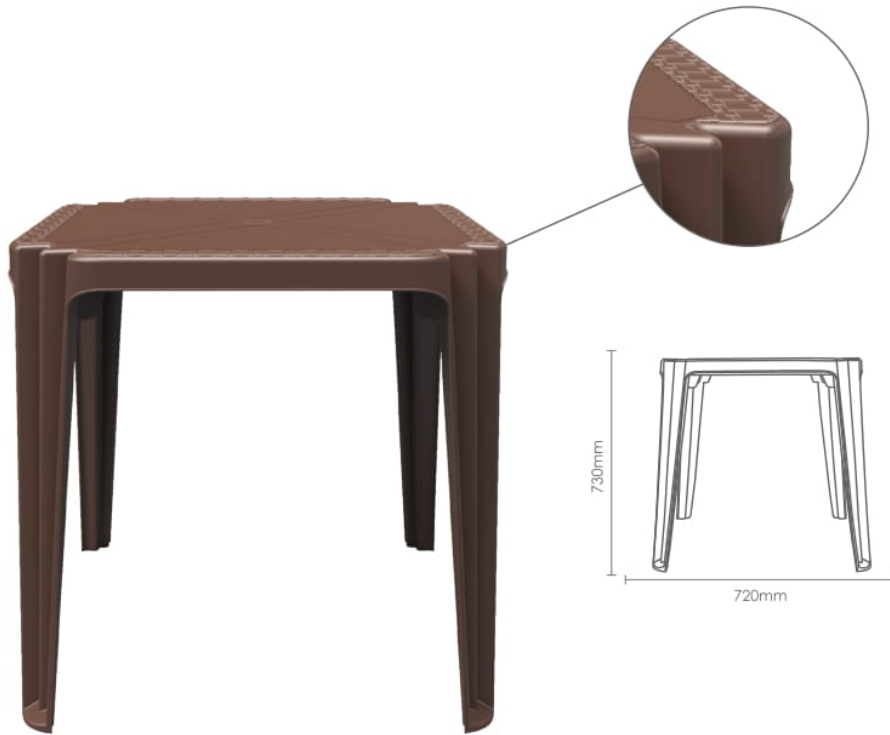

11.4

17

170

340

360

Brazilia 80 x 80 cm [24-12500]

White	D.Gray	Brown	Wooden	Cappuccino	Beige	D.Blue	Red	Granet
WH-00	DG-20	BR-04	WO-01	CA-19	BG-11	DB-08	RE-06	LG-02

5