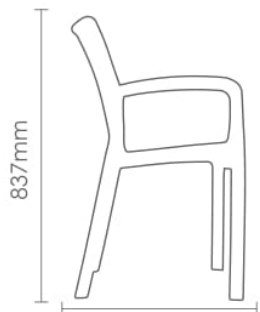

578mm

837mm

530mm

White	D.Gray	Brown	Cappuccino	Beige
WH-00	DG-20	BR-04	CA-19	BG-11

3.2

36

400

850

1056