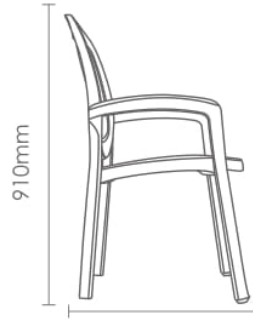

800

1100

Super Comfort (Arabisk) [24-22800]

550mm

910mm

530mm

Salamon/Beige
 Cappuccino/Beige
 D.Blue/L.Blue
 D.Gray/Granet
 Brown/Wooden

3.95