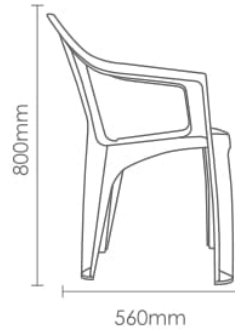

CHAIRS & TABLES

CATALOG

CHAIRS

Super Master (Lines) [24-02200]

White	Black	D.Blue	Brown	Wooden	D.Green	Granet	Cappuccino
WH-00	BK-09	DB-08	BR-04	WO-01	OL-03	LG-02	CA-19

2.35

80

800

1600

2000

Enjoy [24-01000]

430mm

860mm

440mm

White BK-09 D.Blue DB-08 Brown BR-04 Wooden WO-01 D.Green OL-03 Granet LG-02 Maroon MA-18 Cappuccino CA-19

2.2

100

1200

2400

2800

Super Enjoy [24-02000]

540mm

860mm

460mm