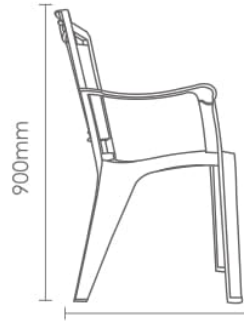

800

1600

2000

King (Squares) [24-23500]

585mm

900mm

620mm

White	D.Gray	Brown	Cappuccino	Beige
				
WH-00	DG-20	BR-04	CA-19	BG-11