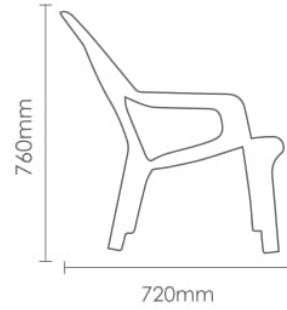

36

400

850

1056

Grace (Strips) [24-53200]

578mm

837mm

530mm

White	D.Gray	Brown	Cappuccino
WH-00	DG-20	BR-04	CA-19

3.5	19	456	912	1140

Virginia

23-21200 57 x 59 x 86 cm

White	D.Gray	Brown	Cappuccino
WH-00	DG-20	BR-04	CA-19

4.2	18	360	720	864

Max [24-05100]

White	Blue	D.Blue	Green	Lime	Yellow	Orange	Red	Sky Blue
WH-00	BL-22	DB-08	GR-17	GR-07	YE-13	OR-05	RE-06	BL-10