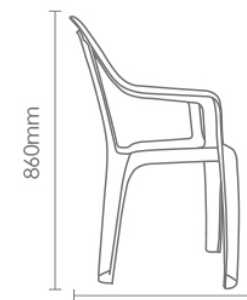

1600

2000

Enjoy [24-01000]

430mm

860mm

440mm

White BK-09 D.Blue DB-08 Brown BR-04 Wooden WO-01 D.Green OL-03 Granet LG-02 Maroon MA-18 Cappuccino CA-19

2.2

100

1200

2400

2800

Super Enjoy [24-02000]

540mm

860mm

460mm