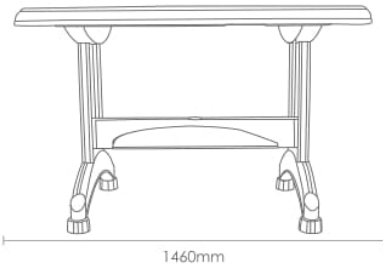

Mexico [24-16100]

White	D.Blue	D.Green	Beige	Brown	Wooden	Cappuccino	Granet
WH-00	DB-08	OL-03	BG-11	BR-04	WO-01	CA-19	LG-02

11.4

17

170

340

360