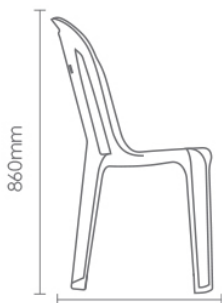

860mm

440mm

White BK-09 D.Blue DB-08 Brown BR-04 Wooden WO-01 D.Green OL-03 Granet LG-02 Maroon MA-18 Cappuccino CA-19

2.2

100

1200

2400

2800

1600

2000

Master - Rattan [24-01300]

445mm

860mm

440mm

White Black D.Blue Brown Wooden D.Green Granet Maroon Cappuccino
 WH-00 BK-09 DB-08 BR-04 WO-01 OL-03 LG-02 MA-18 CA-19

2.2

100

1200

2400

2800

Super Master - Rattan [24-02300]

560mm

795mm

450mm