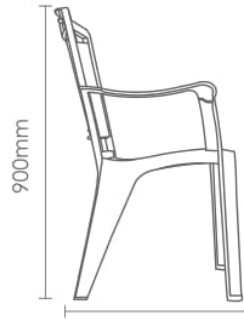

900mm

620mm

White	D.Gray	Brown	Cappuccino	Beige
WH-00	DG-20	BR-04	CA-19	BG-11

4

40

800

1600

2000